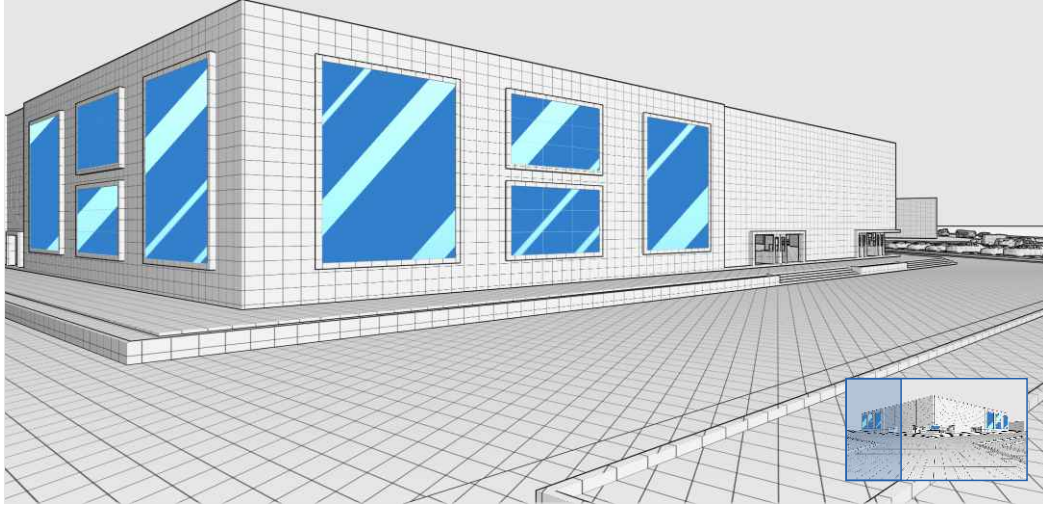

VEXHIBITIONS

Virtual Exhibitions Online

EXTERIOR ADVERTISEMENT OPPORTUNITIES

LEFT AREA VERTICAL BANNER

RIGHT AREA VERTICAL BANNER

ENTIRE ENTRANCE AREA

DESCRIPTION	SIZE(WxH)	QUANTITY	RATE*
SINGLE VERTICAL BANNER	1000 X 3000	1	£345.00
LEFT ROW OF VERTICAL BANNERS	1000 X 3000	6	£1760.00
RIGHT ROW OF VERTICAL BANNERS	1000 X 3000	6	£1760.00
ENTIRE ENTRANCE AREA	1000 X 3000	12	£3150.00

BUILDING LEFT AREA BANNERS AND VIDEOS

BUILDING RIGHT AREA BANNERS AND VIDEOS

ENTIRE BUILDING LEFT AREA

ENTIRE BUILDING RIGHT AREA

DESCRIPTION	SIZE(WxH)	QUANTITY	RATE*
SINGLE VERTICAL BANNER	7000 X 10000	1	£555.00
PAIR OF VERTICAL BANNERS	7000 X 10000	2	£945.00
ENTIRE LEFT / RIGHT AREA BANNERS	7000 X 10000	4	£1950.00
SINGLE VIDEO	1920 X 1080	1	£745.00
PAIR OF VIDEOS	1920 X 1080	2	£1265.00
ENTIRE LEFT / RIGHT AREA VIDEOS	1920 X 1080	4	£1950.00
ENTIRE BUILDING VERTICAL BANNERS	7000 X 10000	8	£2750.00
ENTIRE BUILDING VIDEOS	1920 X 1080	8	£2375.00
ENTIRE LEFT AREA (VIDEOS AND BANNERS)		4+4	£3300.00
ENTIRE RIGHT AREA (VIDEOS AND BANNERS)		4+4	£3300.00

MAIN RECEPTION AREA

NETWORKING ENTRANCE

EXHIBITION HALL ENTRANCE

DESCRIPTION	SIZE(WxH)	QUANTITY	RATE*
SINGLE RECEPTION AREA VERTICAL BANNER	4000 X 12600	1	£895.00
PAIR OF RECEPTION AREA VERTICAL BANNERS	4000 X 12600	2	£1525.00
RECEPTION AREA VIDEO	1920 X 1080	1	£995.00
ENTIRE RECEPTION AREA (VIDEOS AND BANNERS)		3	£2250.00
NETWORKING ENTRANCE BANNERS	7500 X 3000	2	£495.00
HALL 1 / 2 ENTRANCE LARGE BANNER	8000 X 4000	2	£695.00
HALL 1 / 2 ENTRANCE SMALL BANNER	5000 X 4000	2	£595.00
ENTIRE HALL 1 / HALL 2 ENTRANCE BANNERS	1920 X 1080	4	£1095.00