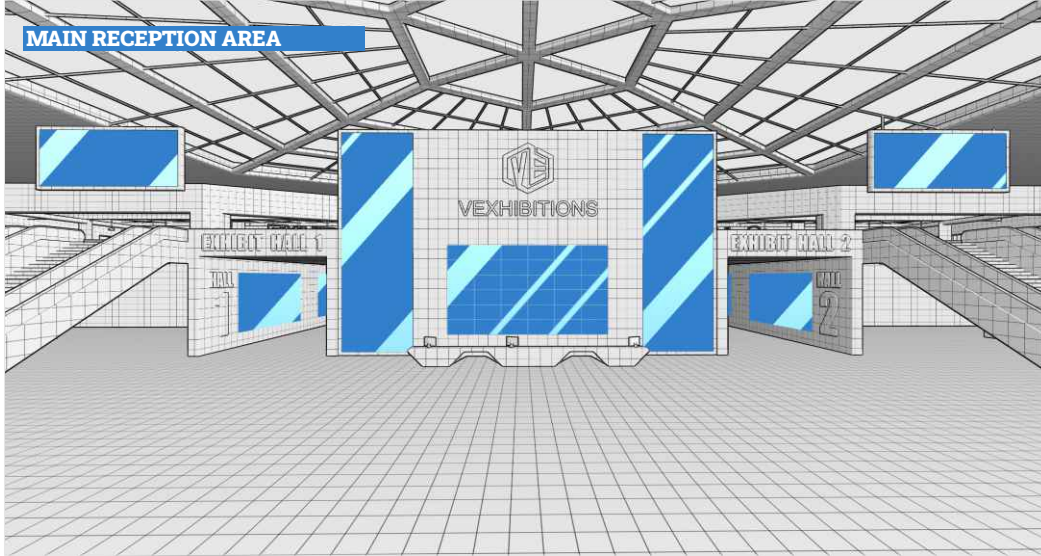

INTERIOR ADVERTISEMENT OPPORTUNITIES

ENTIRE LEFT LOBBY

HANGING BANNERS

LOBBY MONOPLINTHS

DESCRIPTION	SIZE(WxH)	QUANTITY	RATE*
SINGLE HANGING BANNER	1000 X 1000	1	£275.00
ROW OF LOBBY HANGING BANNERS	1000 X 1000	5	£1165.00
ENTIRE LEFT / RIGHT LOBBY HANGING BANNERS	1000 X 1000	10	£2065.00
ENTIRE LOBBY HANGING BANNERS	1000 X 1000	20	£3450.00
SINGLE MONOPLINTH	1000 X 2000	1	£1265.00
ENTIRE LEFT / RIGHT LOBBY MONOPLINTHS	1000 X 2000	5	£1675.00
ENTIRE LOBBY MONOPLINTHS	1000 X 2000	10	£2950.00
ENTIRE LEFT LOBBY (HANGING BANNERS AND MONOPLINTHS)		15	£2995.00
ENTIRE RIGHT LOBBY (HANGING BANNERS AND MONOPLINTHS)		15	£2995.00
ENTIRE LOBBY (HANGING BANNERS AND MONOPLINTHS)		30	£4495.00

MAIN RECEPTION AREA

NETWORKING ENTRANCE

EXHIBITION HALL ENTRANCE

DESCRIPTION	SIZE(WxH)	QUANTITY	RATE*
SINGLE RECEPTION AREA VERTICAL BANNER	4000 X 12600	1	£895.00
PAIR OF RECEPTION AREA VERTICAL BANNERS	4000 X 12600	2	£1525.00
RECEPTION AREA VIDEO	1920 X 1080	1	£995.00
ENTIRE RECEPTION AREA (VIDEOS AND BANNERS)		3	£2250.00
NETWORKING ENTRANCE BANNERS	7500 X 3000	2	£495.00
HALL 1 / 2 ENTRANCE LARGE BANNER	8000 X 4000	2	£695.00
HALL 1 / 2 ENTRANCE SMALL BANNER	5000 X 4000	2	£595.00
ENTIRE HALL 1 / HALL 2 ENTRANCE BANNERS	1920 X 1080	4	£1095.00

SPONSORED AREA ADVERTISEMENT OPPORTUNITIES

AUDITORIUM AREA

MEETING AREA

EXHIBITION HALL

DESCRIPTION	SIZE(WxH)	QUANTITY	RATE*
AUDITORIUM AREA SPONSORS			
BANNER 1	1800 X 1800	2	
BANNER 2	6500 X 1800	1	
BANNER 3	12000 X 1800	1	
RECEPTION TABLE	1800 X 600	1	£1895.00
MEETING AREA SPONSORS			
BANNER 1	1800 X 1800	2	
BANNER 2	6500 X 1800	1	
BANNER 3	12000 X 1800	1	
RECEPTION TABLE	1800 X 600	1	£1895.00
EXHIBITION HALL1 / HALL2 SINGLE HANGING BANNER	15000 X 3000	1	£345.00
EXHIBITION HALL1 / HALL2 ROW OF HANGING BANNERS	1500 X 3000	3	£875.00
EXHIBITION HALL1 / HALL2 ENTIRE HANGING BANNERS	15000 X 3000	9	£2325.00