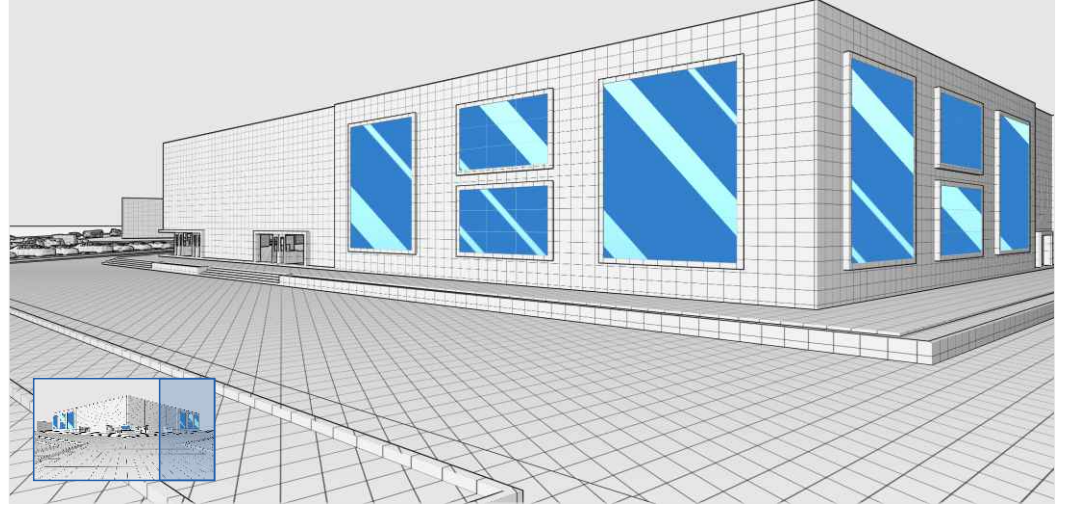

VEXHIBITIONS

Virtual Exhibitions Online

EXTERIOR ADVERTISEMENT OPPORTUNITIES

LEFT AREA VERTICAL BANNER

RIGHT AREA VERTICAL BANNER

ENTIRE ENTRANCE AREA

DESCRIPTION	SIZE(WxH)	QUANTITY	RATE*
SINGLE VERTICAL BANNER	1000 X 3000	1	£345.00
LEFT ROW OF VERTICAL BANNERS	1000 X 3000	6	£1760.00
RIGHT ROW OF VERTICAL BANNERS	1000 X 3000	6	£1760.00
ENTIRE ENTRANCE AREA	1000 X 3000	12	£3150.00

BUILDING LEFT AREA BANNERS AND VIDEOS

BUILDING RIGHT AREA BANNERS AND VIDEOS

ENTIRE BUILDING LEFT AREA

ENTIRE BUILDING RIGHT AREA

DESCRIPTION	SIZE(WxH)	QUANTITY	RATE*
SINGLE VERTICAL BANNER	7000 X 10000	1	£555.00
PAIR OF VERTICAL BANNERS	7000 X 10000	2	£945.00
ENTIRE LEFT / RIGHT AREA BANNERS	7000 X 10000	4	£1950.00
SINGLE VIDEO	1920 X 1080	1	£745.00
PAIR OF VIDEOS	1920 X 1080	2	£1265.00
ENTIRE LEFT / RIGHT AREA VIDEOS	1920 X 1080	4	£1950.00
ENTIRE BUILDING VERTICAL BANNERS	7000 X 10000	8	£2750.00
ENTIRE BUILDING VIDEOS	1920 X 1080	8	£2375.00
ENTIRE LEFT AREA (VIDEOS AND BANNERS)		4+4	£3300.00
ENTIRE RIGHT AREA (VIDEOS AND BANNERS)		4+4	£3300.00

MAIN RECEPTION AREA

NETWORKING ENTRANCE

EXHIBITION HALL ENTRANCE

DESCRIPTION	SIZE(WxH)	QUANTITY	RATE*
SINGLE RECEPTION AREA VERTICAL BANNER	4000 X 12600	1	£895.00
PAIR OF RECEPTION AREA VERTICAL BANNERS	4000 X 12600	2	£1525.00
RECEPTION AREA VIDEO	1920 X 1080	1	£995.00
ENTIRE RECEPTION AREA (VIDEOS AND BANNERS)		3	£2250.00
NETWORKING ENTRANCE BANNERS	7500 X 3000	2	£495.00
HALL 1 / 2 ENTRANCE LARGE BANNER	8000 X 4000	2	£695.00
HALL 1 / 2 ENTRANCE SMALL BANNER	5000 X 4000	2	£595.00
ENTIRE HALL 1 / HALL 2 ENTRANCE BANNERS	1920 X 1080	4	£1095.00