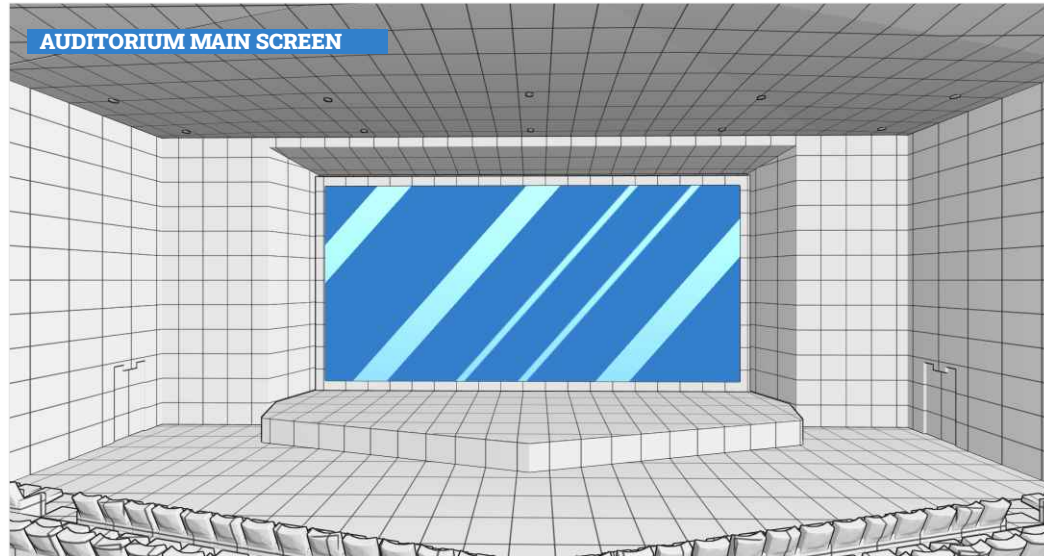

MAIN RECEPTION AREA

NETWORKING ENTRANCE

EXHIBITION HALL ENTRANCE

DESCRIPTION	SIZE(WxH)	QUANTITY	RATE*
SINGLE RECEPTION AREA VERTICAL BANNER	4000 X 12600	1	£895.00
PAIR OF RECEPTION AREA VERTICAL BANNERS	4000 X 12600	2	£1525.00
RECEPTION AREA VIDEO	1920 X 1080	1	£995.00
ENTIRE RECEPTION AREA (VIDEOS AND BANNERS)		3	£2250.00
NETWORKING ENTRANCE BANNERS	7500 X 3000	2	£495.00
HALL 1 / 2 ENTRANCE LARGE BANNER	8000 X 4000	2	£695.00
HALL 1 / 2 ENTRANCE SMALL BANNER	5000 X 4000	2	£595.00
ENTIRE HALL 1 / HALL 2 ENTRANCE BANNERS	1920 X 1080	4	£1095.00

PRIME ADVERTISEMENT OPPORTUNITIES

AUDITORIUM SCREEN

NETWORKING/ CAFÉ AREA

NETWORKING/ CAFÉ AREA

AUDITORIUM EXIT

AUDITORIUM BANNERS

AUDITORIUM MAIN SCREEN

AUDITORIUM EXIT BANNER

SPONSORED AREA ADVERTISEMENT OPPORTUNITIES

AUDITORIUM AREA

MEETING AREA

EXHIBITION HALL

DESCRIPTION	SIZE(WxH)	QUANTITY	RATE*
AUDITORIUM AREA SPONSORS			
BANNER 1	1800 X 1800	2	
BANNER 2	6500 X 1800	1	
BANNER 3	12000 X 1800	1	
RECEPTION TABLE	1800 X 600	1	£1895.00
MEETING AREA SPONSORS			
BANNER 1	1800 X 1800	2	
BANNER 2	6500 X 1800	1	
BANNER 3	12000 X 1800	1	
RECEPTION TABLE	1800 X 600	1	£1895.00
EXHIBITION HALL1 / HALL2 SINGLE HANGING BANNER	15000 X 3000	1	£345.00
EXHIBITION HALL1 / HALL2 ROW OF HANGING BANNERS	1500 X 3000	3	£875.00
EXHIBITION HALL1 / HALL2 ENTIRE HANGING BANNERS	15000 X 3000	9	£2325.00