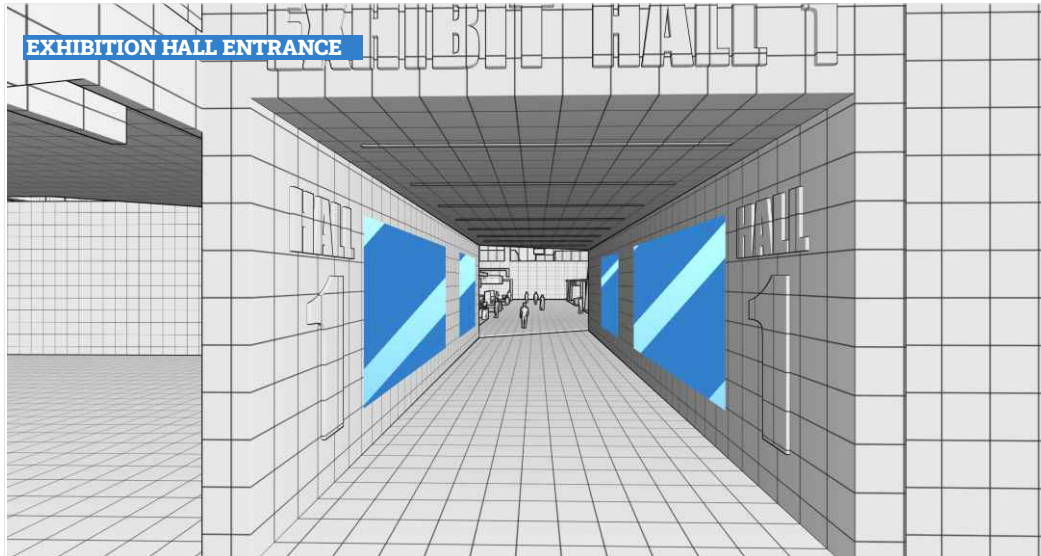

INTERIOR ADVERTISEMENT OPPORTUNITIES

ENTIRE LEFT LOBBY

HANGING BANNERS

LOBBY MONOPLINTHS

DESCRIPTION	SIZE(WxH)	QUANTITY	RATE*
SINGLE HANGING BANNER	1000 X 1000	1	£275.00
ROW OF LOBBY HANGING BANNERS	1000 X 1000	5	£1165.00
ENTIRE LEFT / RIGHT LOBBY HANGING BANNERS	1000 X 1000	10	£2065.00
ENTIRE LOBBY HANGING BANNERS	1000 X 1000	20	£3450.00
SINGLE MONOPLINTH	1000 X 2000	1	£1265.00
ENTIRE LEFT / RIGHT LOBBY MONOPLINTHS	1000 X 2000	5	£1675.00
ENTIRE LOBBY MONOPLINTHS	1000 X 2000	10	£2950.00
ENTIRE LEFT LOBBY (HANGING BANNERS AND MONOPLINTHS)		15	£2995.00
ENTIRE RIGHT LOBBY (HANGING BANNERS AND MONOPLINTHS)		15	£2995.00
ENTIRE LOBBY (HANGING BANNERS AND MONOPLINTHS)		30	£4495.00

MAIN RECEPTION AREA

NETWORKING ENTRANCE

EXHIBITION HALL ENTRANCE

DESCRIPTION	SIZE(WxH)	QUANTITY	RATE*
SINGLE RECEPTION AREA VERTICAL BANNER	4000 X 12600	1	£895.00
PAIR OF RECEPTION AREA VERTICAL BANNERS	4000 X 12600	2	£1525.00
RECEPTION AREA VIDEO	1920 X 1080	1	£995.00
ENTIRE RECEPTION AREA (VIDEOS AND BANNERS)		3	£2250.00
NETWORKING ENTRANCE BANNERS	7500 X 3000	2	£495.00
HALL 1 / 2 ENTRANCE LARGE BANNER	8000 X 4000	2	£695.00
HALL 1 / 2 ENTRANCE SMALL BANNER	5000 X 4000	2	£595.00
ENTIRE HALL 1 / HALL 2 ENTRANCE BANNERS	1920 X 1080	4	£1095.00

SPONSORED AREA ADVERTISEMENT OPPORTUNITIES

AUDITORIUM AREA

MEETING AREA

EXHIBITION HALL

DESCRIPTION	SIZE(WxH)	QUANTITY	RATE*
AUDITORIUM AREA SPONSORS			
BANNER 1	1800 X 1800	2	
BANNER 2	6500 X 1800	1	
BANNER 3	12000 X 1800	1	
RECEPTION TABLE	1800 X 600	1	£1895.00
MEETING AREA SPONSORS			
BANNER 1	1800 X 1800	2	
BANNER 2	6500 X 1800	1	
BANNER 3	12000 X 1800	1	
RECEPTION TABLE	1800 X 600	1	£1895.00
EXHIBITION HALL1 / HALL2 SINGLE HANGING BANNER	15000 X 3000	1	£345.00
EXHIBITION HALL1 / HALL2 ROW OF HANGING BANNERS	1500 X 3000	3	£875.00
EXHIBITION HALL1 / HALL2 ENTIRE HANGING BANNERS	15000 X 3000	9	£2325.00