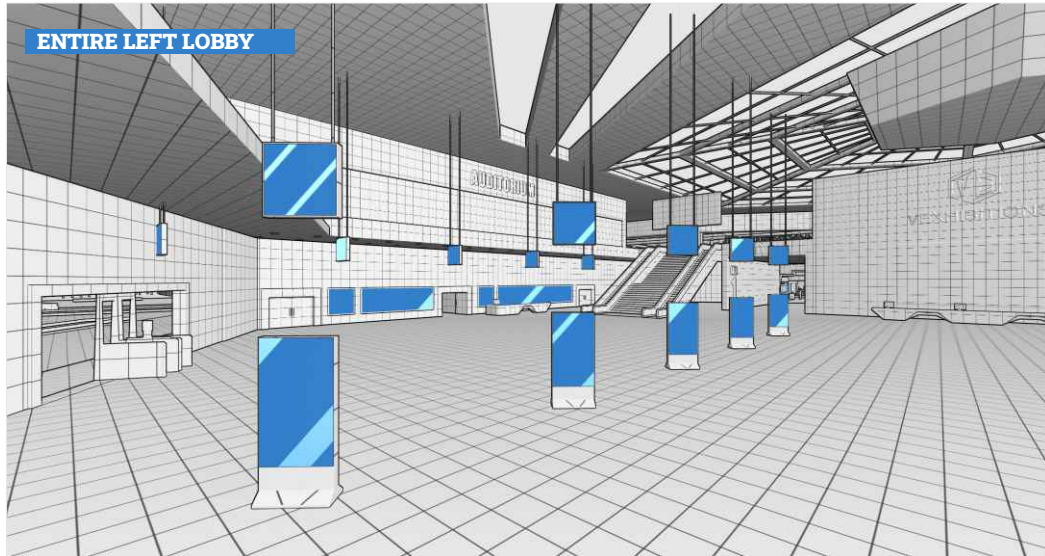

HANGING BANNERS

LOBBY MONOPLINTHS

ENTIRE LEFT LOBBY