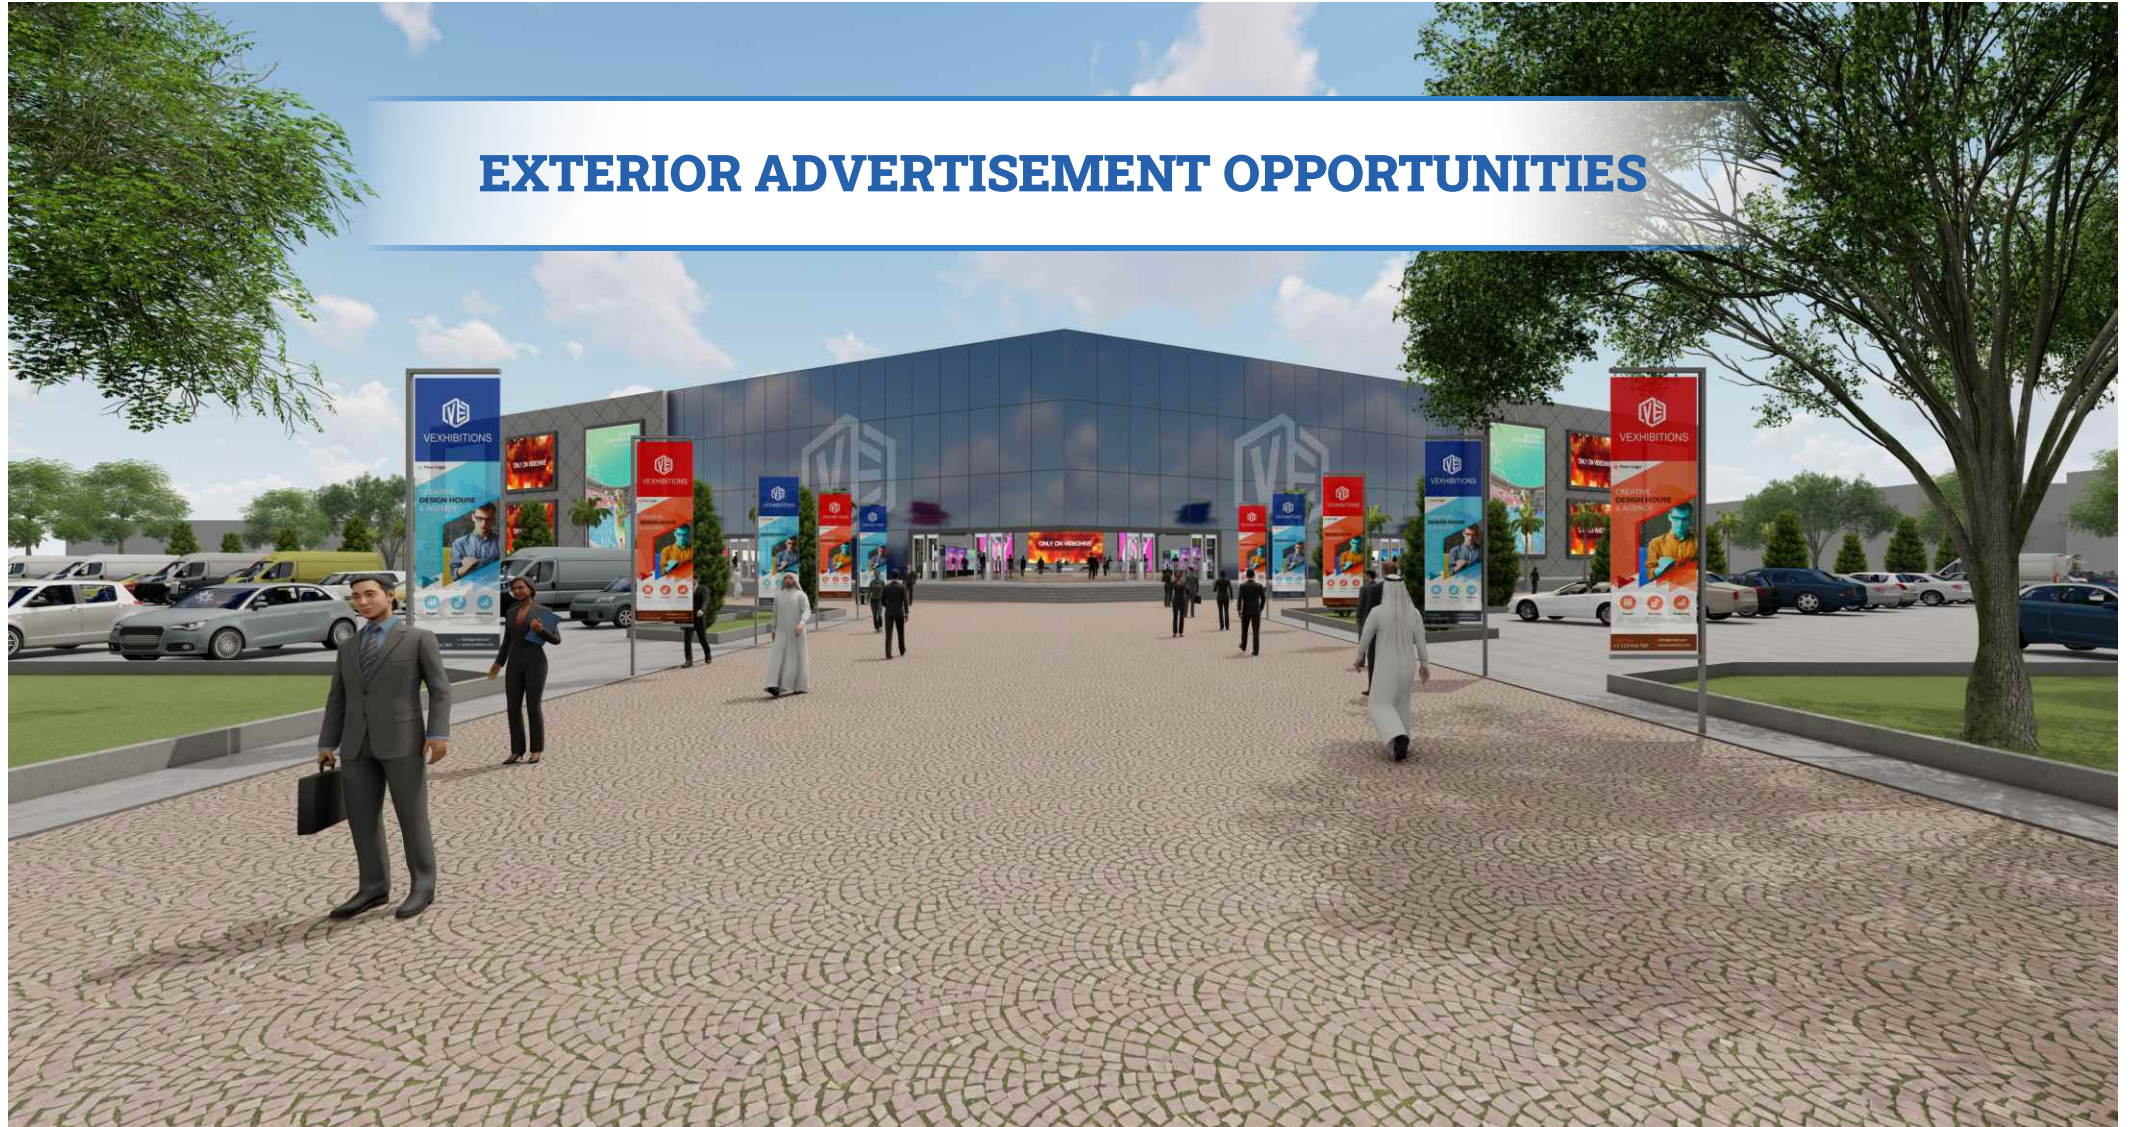

VEXHIBITIONS

Virtual Exhibitions Online

EXTERIOR ADVERTISEMENT OPPORTUNITIES

LEFT AREA VERTICAL BANNER

RIGHT AREA VERTICAL BANNER

ENTIRE ENTRANCE AREA

DESCRIPTION	SIZE(WxH)	QUANTITY	RATE*
SINGLE VERTICAL BANNER	1000 X 3000	1	£345.00
LEFT ROW OF VERTICAL BANNERS	1000 X 3000	6	£1760.00
RIGHT ROW OF VERTICAL BANNERS	1000 X 3000	6	£1760.00
ENTIRE ENTRANCE AREA	1000 X 3000	12	£3150.00

BUILDING LEFT AREA BANNERS AND VIDEOS

BUILDING RIGHT AREA BANNERS AND VIDEOS

ENTIRE BUILDING LEFT AREA

ENTIRE BUILDING RIGHT AREA

DESCRIPTION	SIZE(WxH)	QUANTITY	RATE*
SINGLE VERTICAL BANNER	7000 X 10000	1	£555.00
PAIR OF VERTICAL BANNERS	7000 X 10000	2	£945.00
ENTIRE LEFT / RIGHT AREA BANNERS	7000 X 10000	4	£1950.00
SINGLE VIDEO	1920 X 1080	1	£745.00
PAIR OF VIDEOS	1920 X 1080	2	£1265.00
ENTIRE LEFT / RIGHT AREA VIDEOS	1920 X 1080	4	£1950.00
ENTIRE BUILDING VERTICAL BANNERS	7000 X 10000	8	£2750.00
ENTIRE BUILDING VIDEOS	1920 X 1080	8	£2375.00
ENTIRE LEFT AREA (VIDEOS AND BANNERS)		4+4	£3300.00
ENTIRE RIGHT AREA (VIDEOS AND BANNERS)		4+4	£3300.00

MAIN RECEPTION AREA

NETWORKING ENTRANCE

EXHIBITION HALL ENTRANCE

DESCRIPTION	SIZE(WxH)	QUANTITY	RATE*
SINGLE RECEPTION AREA VERTICAL BANNER	4000 X 12600	1	£895.00
PAIR OF RECEPTION AREA VERTICAL BANNERS	4000 X 12600	2	£1525.00
RECEPTION AREA VIDEO	1920 X 1080	1	£995.00
ENTIRE RECEPTION AREA (VIDEOS AND BANNERS)		3	£2250.00
NETWORKING ENTRANCE BANNERS	7500 X 3000	2	£495.00
HALL 1 / 2 ENTRANCE LARGE BANNER	8000 X 4000	2	£695.00
HALL 1 / 2 ENTRANCE SMALL BANNER	5000 X 4000	2	£595.00
ENTIRE HALL 1 / HALL 2 ENTRANCE BANNERS	1920 X 1080	4	£1095.00