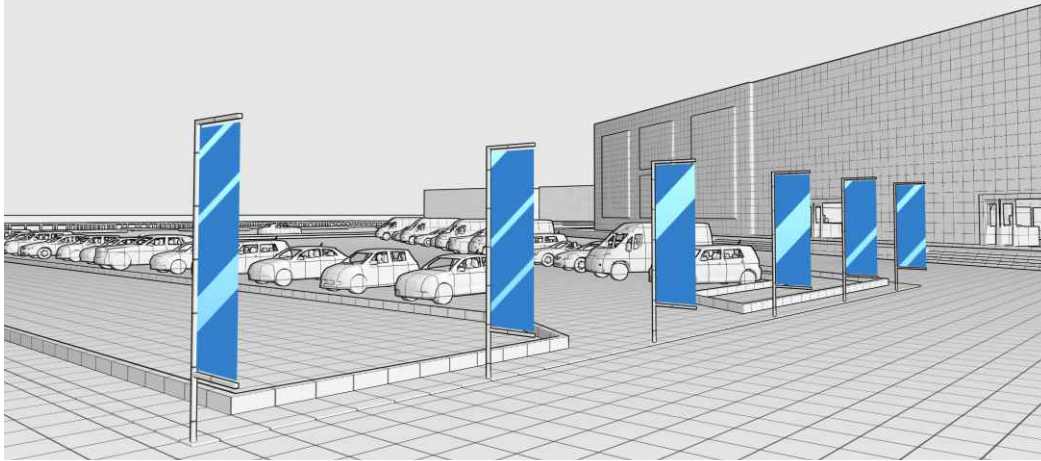

VEXHIBITIONS

Virtual Exhibitions Online

EXTERIOR ADVERTISEMENT OPPORTUNITIES

LEFT AREA VERTICAL BANNER

RIGHT AREA VERTICAL BANNER

ENTIRE ENTRANCE AREA

DESCRIPTION	SIZE(WxH)	QUANTITY	RATE*
SINGLE VERTICAL BANNER	1000 X 3000	1	£345.00
LEFT ROW OF VERTICAL BANNERS	1000 X 3000	6	£1760.00
RIGHT ROW OF VERTICAL BANNERS	1000 X 3000	6	£1760.00
ENTIRE ENTRANCE AREA	1000 X 3000	12	£3150.00

BUILDING LEFT AREA BANNERS AND VIDEOS

BUILDING RIGHT AREA BANNERS AND VIDEOS

ENTIRE BUILDING LEFT AREA

ENTIRE BUILDING RIGHT AREA

DESCRIPTION	SIZE(WxH)	QUANTITY	RATE*
SINGLE VERTICAL BANNER	7000 X 10000	1	£555.00
PAIR OF VERTICAL BANNERS	7000 X 10000	2	£945.00
ENTIRE LEFT / RIGHT AREA BANNERS	7000 X 10000	4	£1950.00
SINGLE VIDEO	1920 X 1080	1	£745.00
PAIR OF VIDEOS	1920 X 1080	2	£1265.00
ENTIRE LEFT / RIGHT AREA VIDEOS	1920 X 1080	4	£1950.00
ENTIRE BUILDING VERTICAL BANNERS	7000 X 10000	8	£2750.00
ENTIRE BUILDING VIDEOS	1920 X 1080	8	£2375.00
ENTIRE LEFT AREA (VIDEOS AND BANNERS)		4+4	£3300.00
ENTIRE RIGHT AREA (VIDEOS AND BANNERS)		4+4	£3300.00

MAIN RECEPTION AREA

NETWORKING ENTRANCE

EXHIBITION HALL ENTRANCE

DESCRIPTION	SIZE(WxH)	QUANTITY	RATE*
SINGLE RECEPTION AREA VERTICAL BANNER	4000 X 12600	1	£895.00
PAIR OF RECEPTION AREA VERTICAL BANNERS	4000 X 12600	2	£1525.00
RECEPTION AREA VIDEO	1920 X 1080	1	£995.00
ENTIRE RECEPTION AREA (VIDEOS AND BANNERS)		3	£2250.00
NETWORKING ENTRANCE BANNERS	7500 X 3000	2	£495.00
HALL 1 / 2 ENTRANCE LARGE BANNER	8000 X 4000	2	£695.00
HALL 1 / 2 ENTRANCE SMALL BANNER	5000 X 4000	2	£595.00
ENTIRE HALL 1 / HALL 2 ENTRANCE BANNERS	1920 X 1080	4	£1095.00