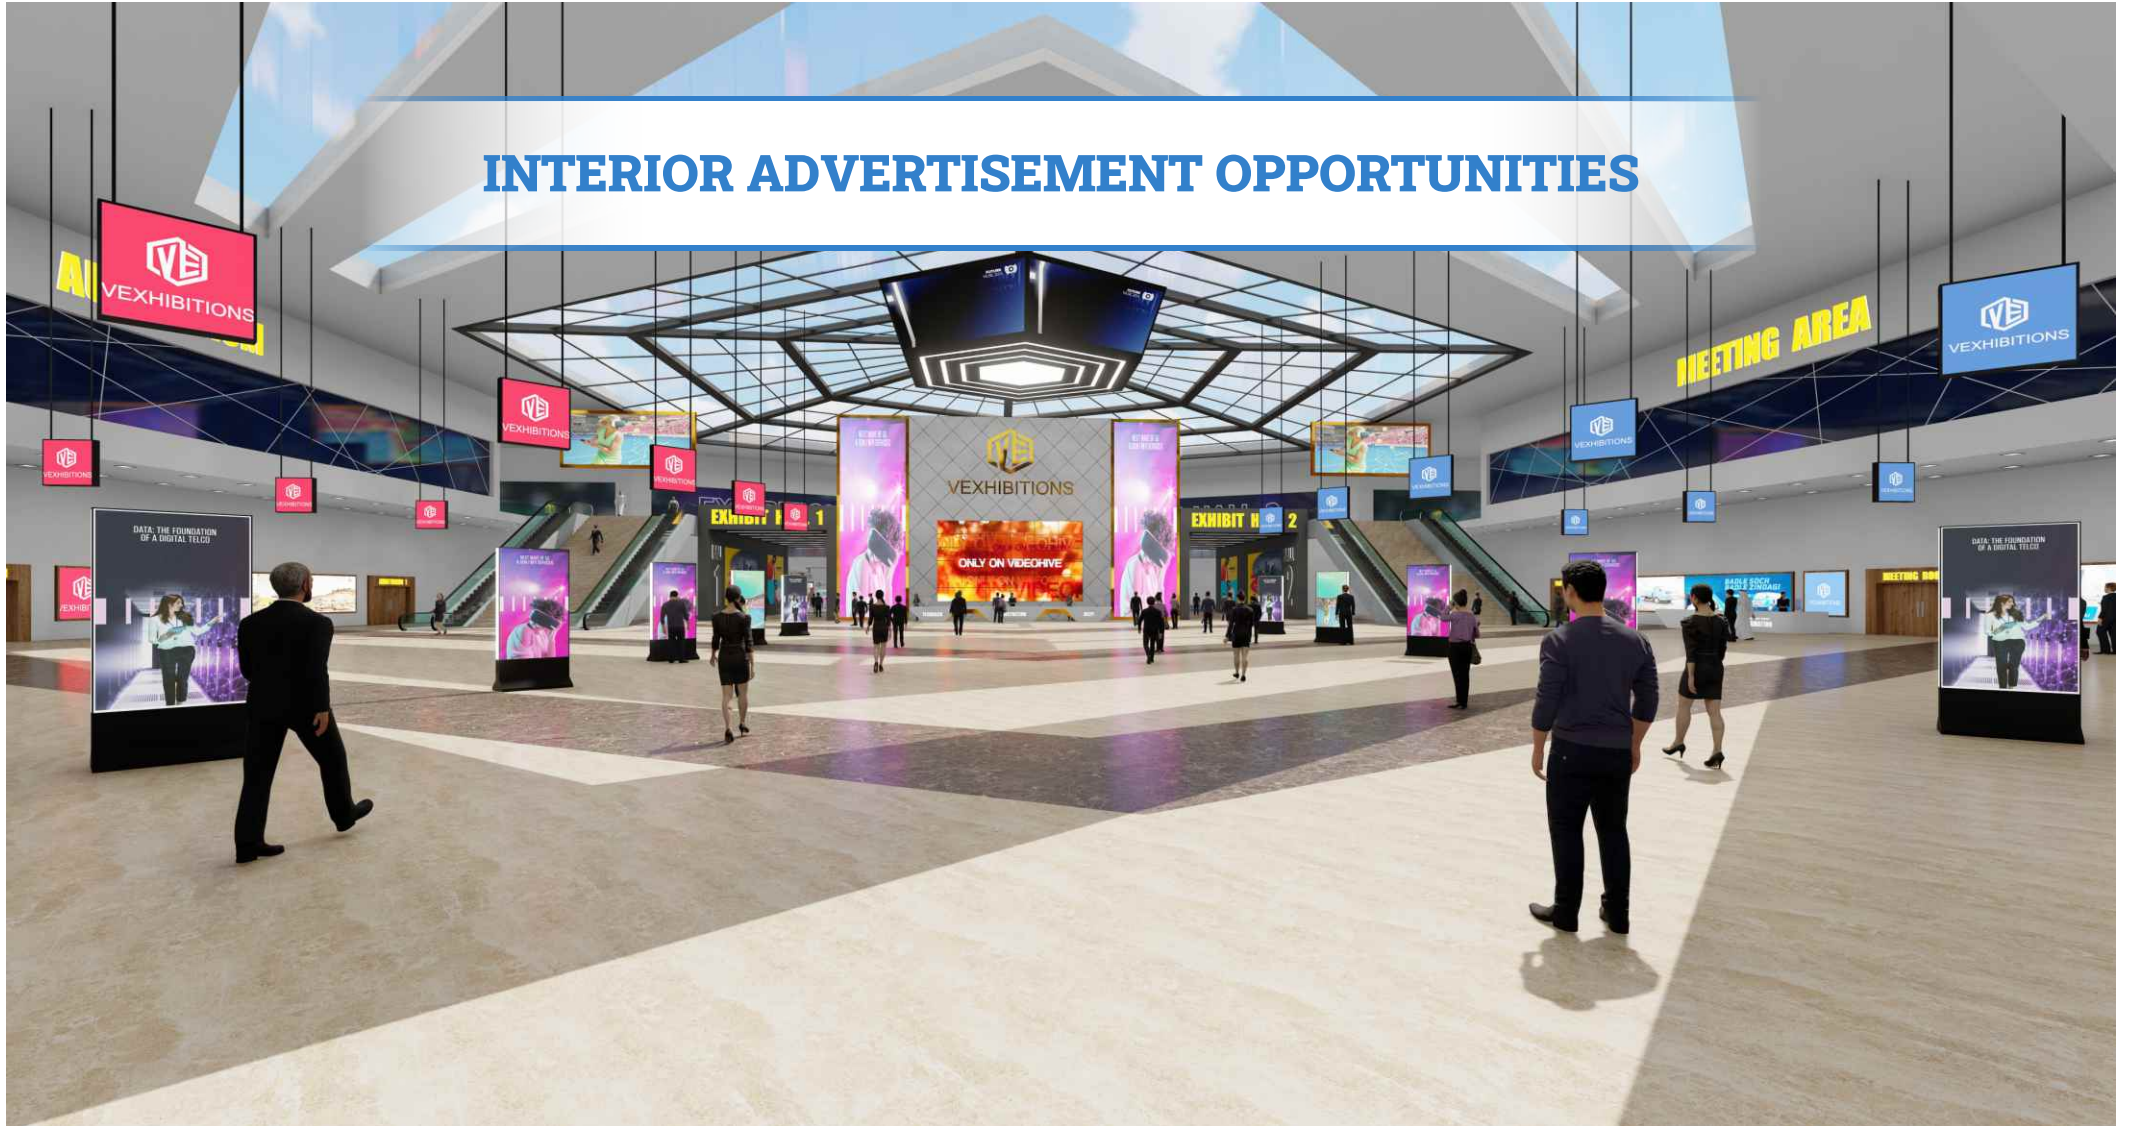

INTERIOR ADVERTISEMENT OPPORTUNITIES