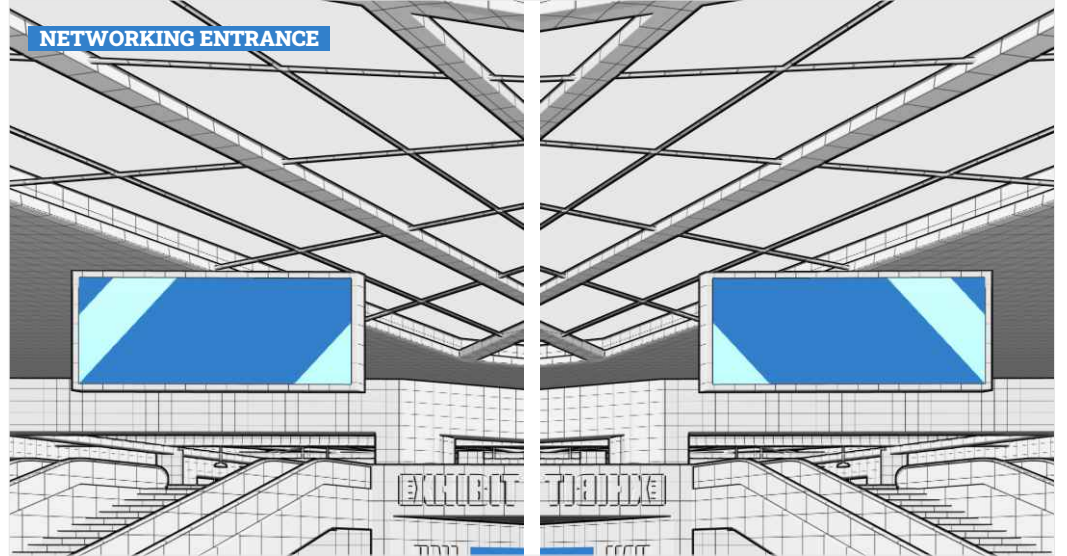

INTERIOR ADVERTISEMENT OPPORTUNITIES

ENTIRE LEFT LOBBY

HANGING BANNERS

LOBBY MONOPLINTHS

DESCRIPTION	SIZE(WxH)	QUANTITY	RATE*
SINGLE HANGING BANNER	1000 X 1000	1	£275.00
ROW OF LOBBY HANGING BANNERS	1000 X 1000	5	£1165.00
ENTIRE LEFT / RIGHT LOBBY HANGING BANNERS	1000 X 1000	10	£2065.00
ENTIRE LOBBY HANGING BANNERS	1000 X 1000	20	£3450.00
SINGLE MONOPLINTH	1000 X 2000	1	£1265.00
ENTIRE LEFT / RIGHT LOBBY MONOPLINTHS	1000 X 2000	5	£1675.00
ENTIRE LOBBY MONOPLINTHS	1000 X 2000	10	£2950.00
ENTIRE LEFT LOBBY (HANGING BANNERS AND MONOPLINTHS)		15	£2995.00
ENTIRE RIGHT LOBBY (HANGING BANNERS AND MONOPLINTHS)		15	£2995.00
ENTIRE LOBBY (HANGING BANNERS AND MONOPLINTHS)		30	£4495.00

MAIN RECEPTION AREA

NETWORKING ENTRANCE

EXHIBITION HALL ENTRANCE

DESCRIPTION	SIZE(WxH)	QUANTITY	RATE*
SINGLE RECEPTION AREA VERTICAL BANNER	4000 X 12600	1	£895.00
PAIR OF RECEPTION AREA VERTICAL BANNERS	4000 X 12600	2	£1525.00
RECEPTION AREA VIDEO	1920 X 1080	1	£995.00
ENTIRE RECEPTION AREA (VIDEOS AND BANNERS)		3	£2250.00
NETWORKING ENTRANCE BANNERS	7500 X 3000	2	£495.00
HALL 1 / 2 ENTRANCE LARGE BANNER	8000 X 4000	2	£695.00
HALL 1 / 2 ENTRANCE SMALL BANNER	5000 X 4000	2	£595.00
ENTIRE HALL 1 / HALL 2 ENTRANCE BANNERS	1920 X 1080	4	£1095.00

SPONSORED AREA ADVERTISEMENT OPPORTUNITIES

AUDITORIUM AREA

MEETING AREA

EXHIBITION HALL

DESCRIPTION	SIZE(WxH)	QUANTITY	RATE*
AUDITORIUM AREA SPONSORS			
BANNER 1	1800 X 1800	2	
BANNER 2	6500 X 1800	1	
BANNER 3	12000 X 1800	1	
RECEPTION TABLE	1800 X 600	1	£1895.00
MEETING AREA SPONSORS			
BANNER 1	1800 X 1800	2	
BANNER 2	6500 X 1800	1	
BANNER 3	12000 X 1800	1	
RECEPTION TABLE	1800 X 600	1	£1895.00
EXHIBITION HALL1 / HALL2 SINGLE HANGING BANNER	15000 X 3000	1	£345.00
EXHIBITION HALL1 / HALL2 ROW OF HANGING BANNERS	1500 X 3000	3	£875.00
EXHIBITION HALL1 / HALL2 ENTIRE HANGING BANNERS	15000 X 3000	9	£2325.00