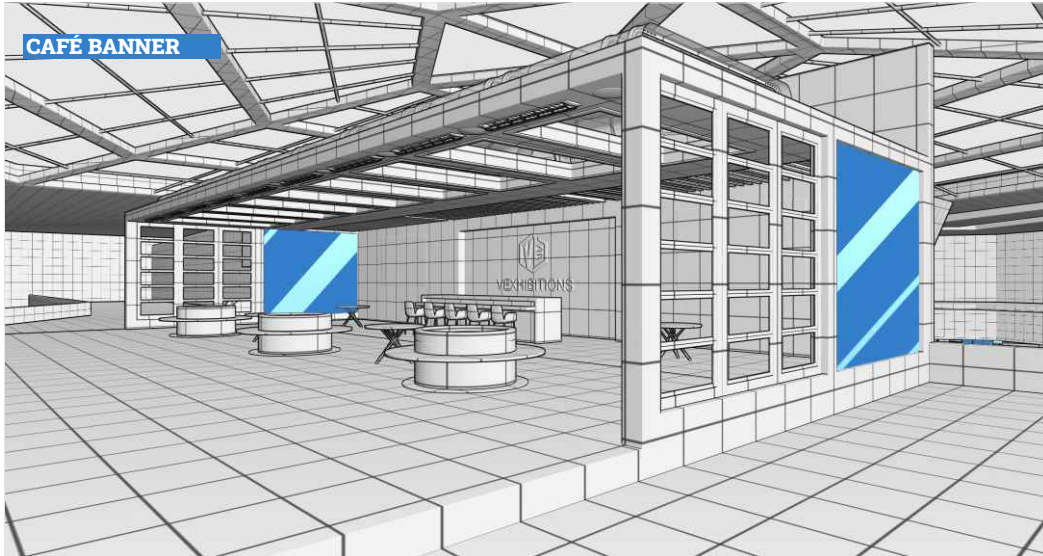

DESCRIPTION	SIZE(WxH)	QUANTITY	RATE*
SINGLE CAFÉ BANNER	4000 X 3500	1	£595.00
CAFÉ ENTIRE BANNERS	4000 X 3500	2	£995.00
SINGLE CAFÉ VIDEO	1920 X 1080	1	£695.00
ENTIRE CAFÉ VIDEOS	1920 X 1080	2	£1155.00
ENTIRE CAFÉ (VIDEOS AND BANNERS)		4	£1895.00