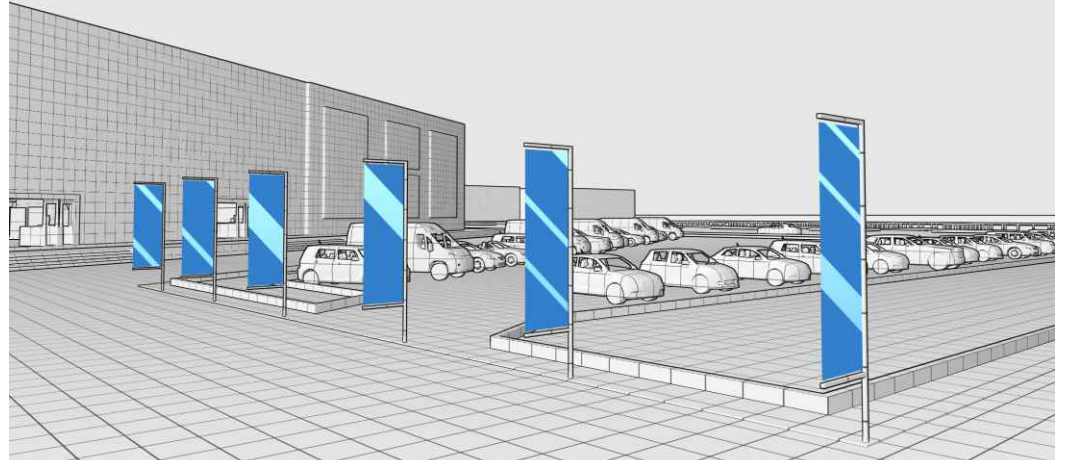

VEXHIBITIONS

Virtual Exhibitions Online

EXTERIOR ADVERTISEMENT OPPORTUNITIES

LEFT AREA VERTICAL BANNER

RIGHT AREA VERTICAL BANNER

ENTIRE ENTRANCE AREA

DESCRIPTION	SIZE(WxH)	QUANTITY	RATE*
SINGLE VERTICAL BANNER	1000 X 3000	1	£345.00
LEFT ROW OF VERTICAL BANNERS	1000 X 3000	6	£1760.00
RIGHT ROW OF VERTICAL BANNERS	1000 X 3000	6	£1760.00
ENTIRE ENTRANCE AREA	1000 X 3000	12	£3150.00

BUILDING LEFT AREA BANNERS AND VIDEOS

BUILDING RIGHT AREA BANNERS AND VIDEOS

ENTIRE BUILDING LEFT AREA

ENTIRE BUILDING RIGHT AREA

DESCRIPTION	SIZE(WxH)	QUANTITY	RATE*
SINGLE VERTICAL BANNER	7000 X 10000	1	£555.00
PAIR OF VERTICAL BANNERS	7000 X 10000	2	£945.00
ENTIRE LEFT / RIGHT AREA BANNERS	7000 X 10000	4	£1950.00
SINGLE VIDEO	1920 X 1080	1	£745.00
PAIR OF VIDEOS	1920 X 1080	2	£1265.00
ENTIRE LEFT / RIGHT AREA VIDEOS	1920 X 1080	4	£1950.00
ENTIRE BUILDING VERTICAL BANNERS	7000 X 10000	8	£2750.00
ENTIRE BUILDING VIDEOS	1920 X 1080	8	£2375.00
ENTIRE LEFT AREA (VIDEOS AND BANNERS)		4+4	£3300.00
ENTIRE RIGHT AREA (VIDEOS AND BANNERS)		4+4	£3300.00

MAIN RECEPTION AREA

NETWORKING ENTRANCE

EXHIBITION HALL ENTRANCE

DESCRIPTION	SIZE(WxH)	QUANTITY	RATE*
SINGLE RECEPTION AREA VERTICAL BANNER	4000 X 12600	1	£895.00
PAIR OF RECEPTION AREA VERTICAL BANNERS	4000 X 12600	2	£1525.00
RECEPTION AREA VIDEO	1920 X 1080	1	£995.00
ENTIRE RECEPTION AREA (VIDEOS AND BANNERS)		3	£2250.00
NETWORKING ENTRANCE BANNERS	7500 X 3000	2	£495.00
HALL 1 / 2 ENTRANCE LARGE BANNER	8000 X 4000	2	£695.00
HALL 1 / 2 ENTRANCE SMALL BANNER	5000 X 4000	2	£595.00
ENTIRE HALL 1 / HALL 2 ENTRANCE BANNERS	1920 X 1080	4	£1095.00