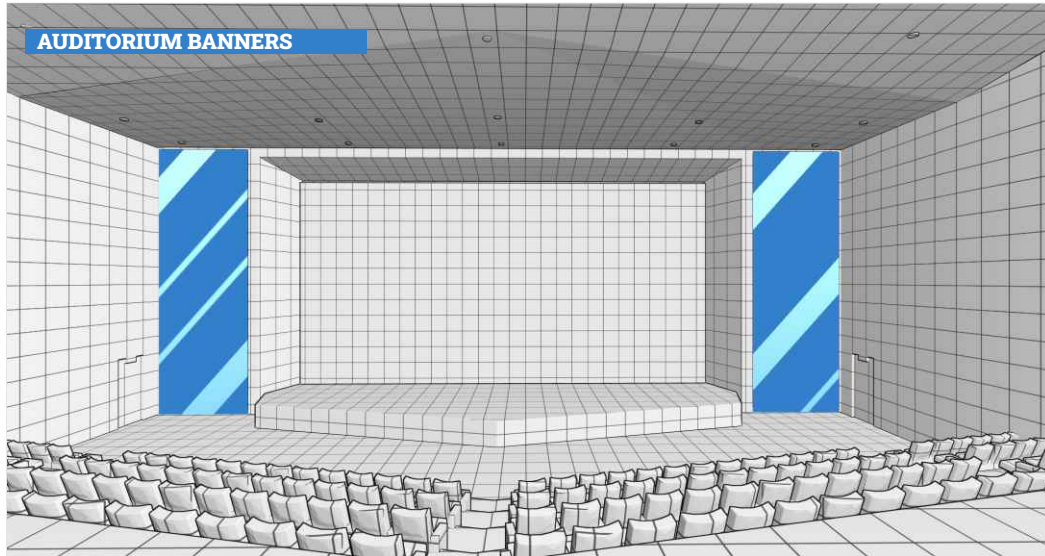

AUDITORIUM MAIN SCREEN

AUDITORIUM EXIT BANNER

AUDITORIUM BANNERS