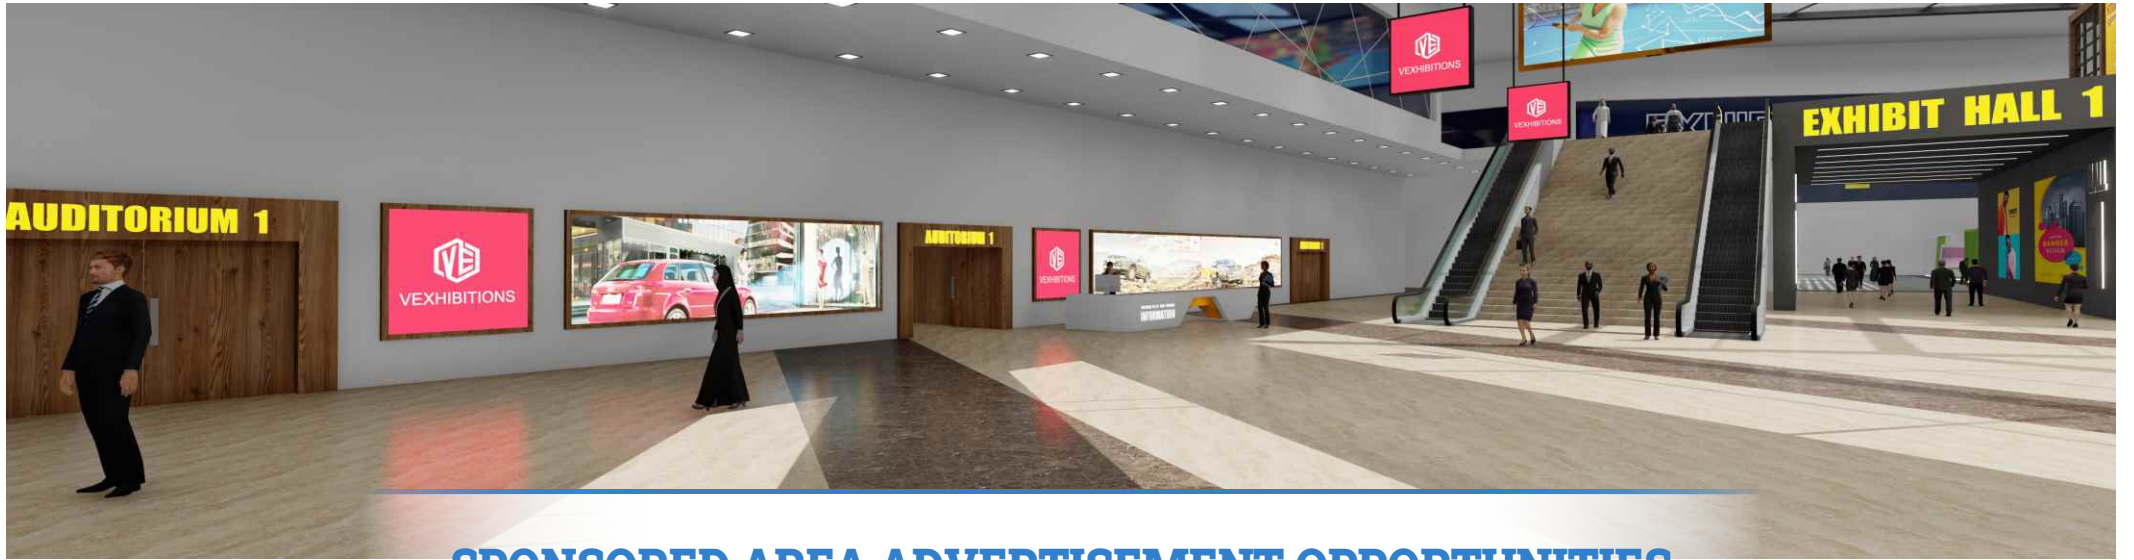

SPONSORED AREA ADVERTISEMENT OPPORTUNITIES

AUDITORIUM AREA

MEETING AREA

EXHIBITION HALL

DESCRIPTION	SIZE(WxH)	QUANTITY	RATE*
AUDITORIUM AREA SPONSORS			
BANNER 1	1800 X 1800	2	
BANNER 2	6500 X 1800	1	
BANNER 3	12000 X 1800	1	
RECEPTION TABLE	1800 X 600	1	£1895.00
MEETING AREA SPONSORS			
BANNER 1	1800 X 1800	2	
BANNER 2	6500 X 1800	1	
BANNER 3	12000 X 1800	1	
RECEPTION TABLE	1800 X 600	1	£1895.00
EXHIBITION HALL1 / HALL2 SINGLE HANGING BANNER	15000 X 3000	1	£345.00
EXHIBITION HALL1 / HALL2 ROW OF HANGING BANNERS	1500 X 3000	3	£875.00
EXHIBITION HALL1 / HALL2 ENTIRE HANGING BANNERS	15000 X 3000	9	£2325.00