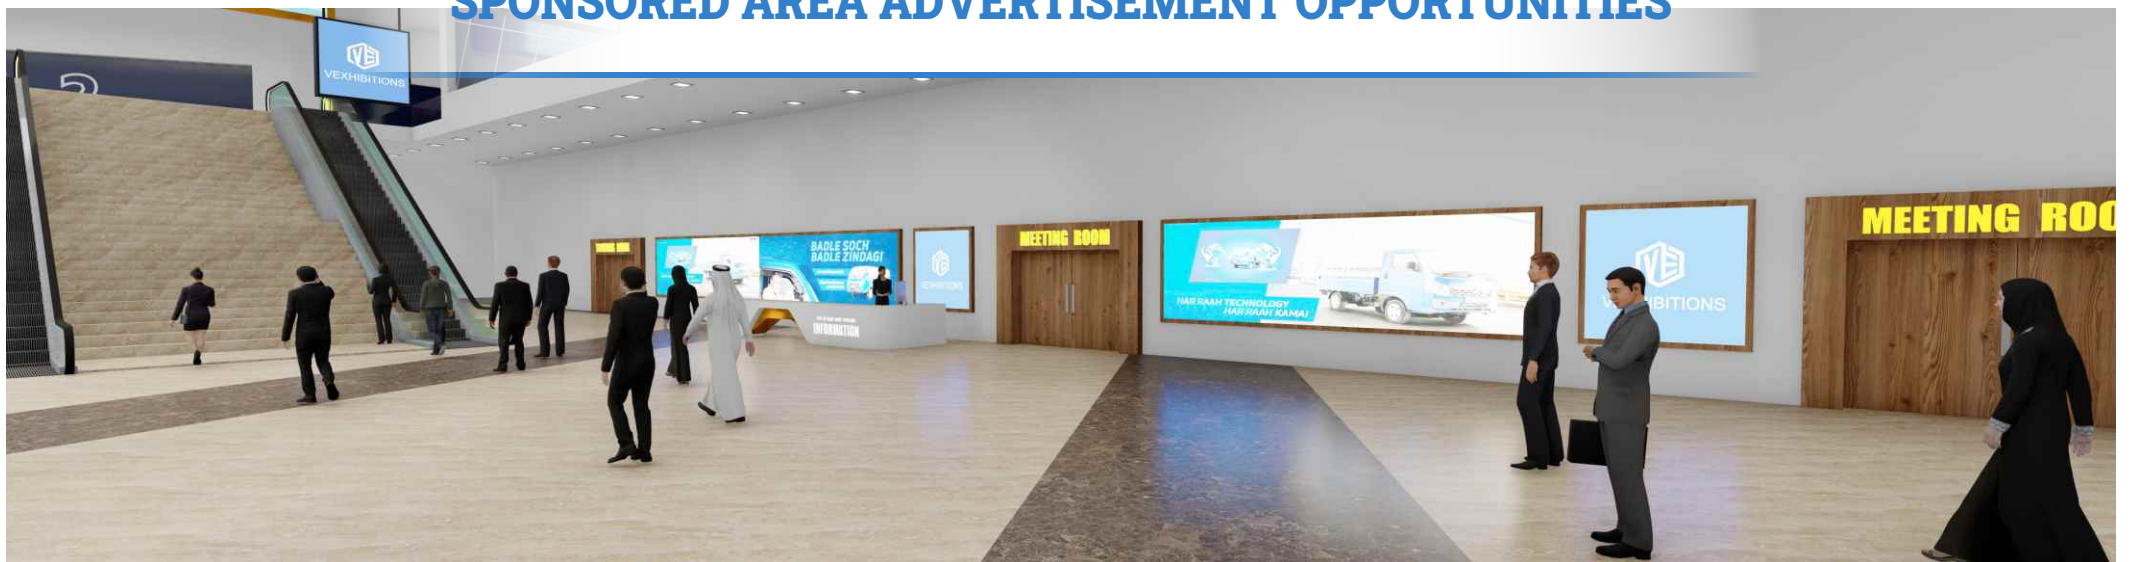

SPONSORED AREA ADVERTISEMENT OPPORTUNITIES

AUDITORIUM AREA

MEETING AREA

EXHIBITION HALL

DESCRIPTION	SIZE(WxH)	QUANTITY	RATE*
AUDITORIUM AREA SPONSORS			
BANNER 1	1800 X 1800	2	
BANNER 2	6500 X 1800	1	
BANNER 3	12000 X 1800	1	
RECEPTION TABLE	1800 X 600	1	£1895.00
MEETING AREA SPONSORS			
BANNER 1	1800 X 1800	2	
BANNER 2	6500 X 1800	1	
BANNER 3	12000 X 1800	1	
RECEPTION TABLE	1800 X 600	1	£1895.00
EXHIBITION HALL1 / HALL2 SINGLE HANGING BANNER	15000 X 3000	1	£345.00
EXHIBITION HALL1 / HALL2 ROW OF HANGING BANNERS	1500 X 3000	3	£875.00
EXHIBITION HALL1 / HALL2 ENTIRE HANGING BANNERS	15000 X 3000	9	£2325.00