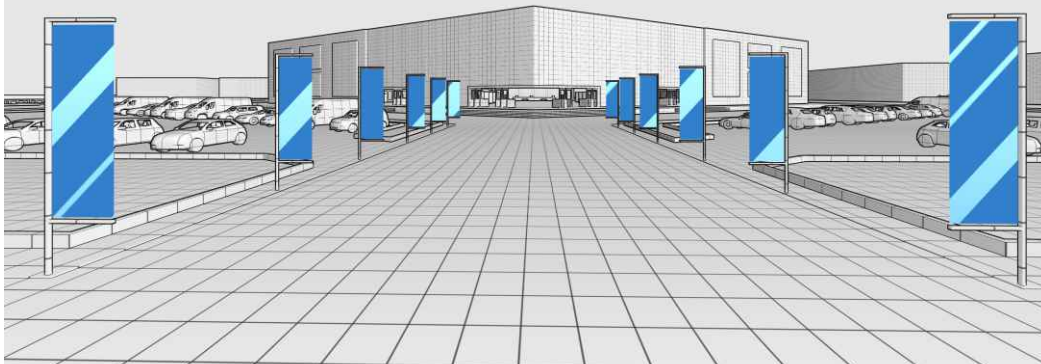

VEXHIBITIONS

Virtual Exhibitions Online

EXTERIOR ADVERTISEMENT OPPORTUNITIES

LEFT AREA VERTICAL BANNER

RIGHT AREA VERTICAL BANNER

ENTIRE ENTRANCE AREA

DESCRIPTION	SIZE(WxH)	QUANTITY	RATE*
SINGLE VERTICAL BANNER	1000 X 3000	1	£345.00
LEFT ROW OF VERTICAL BANNERS	1000 X 3000	6	£1760.00
RIGHT ROW OF VERTICAL BANNERS	1000 X 3000	6	£1760.00
ENTIRE ENTRANCE AREA	1000 X 3000	12	£3150.00

INTERIOR ADVERTISEMENT OPPORTUNITIES

ENTIRE LEFT LOBBY

HANGING BANNERS

LOBBY MONOPLINTHS

DESCRIPTION	SIZE(WxH)	QUANTITY	RATE*
SINGLE HANGING BANNER	1000 X 1000	1	£275.00
ROW OF LOBBY HANGING BANNERS	1000 X 1000	5	£1165.00
ENTIRE LEFT / RIGHT LOBBY HANGING BANNERS	1000 X 1000	10	£2065.00
ENTIRE LOBBY HANGING BANNERS	1000 X 1000	20	£3450.00
SINGLE MONOPLINTH	1000 X 2000	1	£1265.00
ENTIRE LEFT / RIGHT LOBBY MONOPLINTHS	1000 X 2000	5	£1675.00
ENTIRE LOBBY MONOPLINTHS	1000 X 2000	10	£2950.00
ENTIRE LEFT LOBBY (HANGING BANNERS AND MONOPLINTHS)		15	£2995.00
ENTIRE RIGHT LOBBY (HANGING BANNERS AND MONOPLINTHS)		15	£2995.00
ENTIRE LOBBY (HANGING BANNERS AND MONOPLINTHS)		30	£4495.00

MAIN RECEPTION AREA

NETWORKING ENTRANCE

EXHIBITION HALL ENTRANCE

DESCRIPTION	SIZE(WxH)	QUANTITY	RATE*
SINGLE RECEPTION AREA VERTICAL BANNER	4000 X 12600	1	£895.00
PAIR OF RECEPTION AREA VERTICAL BANNERS	4000 X 12600	2	£1525.00
RECEPTION AREA VIDEO	1920 X 1080	1	£995.00
ENTIRE RECEPTION AREA (VIDEOS AND BANNERS)		3	£2250.00
NETWORKING ENTRANCE BANNERS	7500 X 3000	2	£495.00
HALL 1 / 2 ENTRANCE LARGE BANNER	8000 X 4000	2	£695.00
HALL 1 / 2 ENTRANCE SMALL BANNER	5000 X 4000	2	£595.00
ENTIRE HALL 1 / HALL 2 ENTRANCE BANNERS	1920 X 1080	4	£1095.00