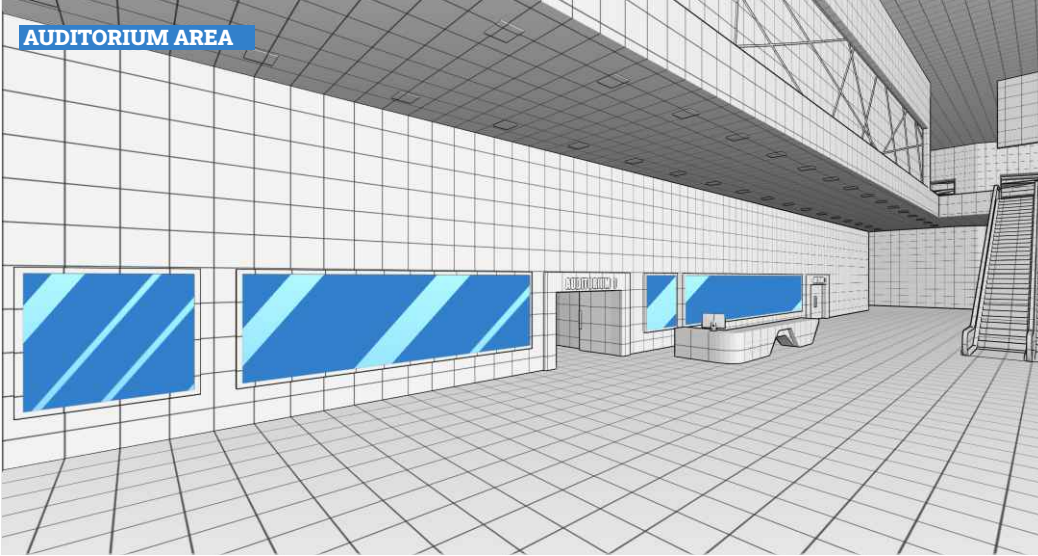

SPONSORED AREA ADVERTISEMENT OPPORTUNITIES

AUDITORIUM AREA

MEETING AREA

EXHIBITION HALL

DESCRIPTION	SIZE(WxH)	QUANTITY	RATE*
AUDITORIUM AREA SPONSORS			
BANNER 1	1800 X 1800	2	
BANNER 2	6500 X 1800	1	
BANNER 3	12000 X 1800	1	
RECEPTION TABLE	1800 X 600	1	£1895.00
MEETING AREA SPONSORS			
BANNER 1	1800 X 1800	2	
BANNER 2	6500 X 1800	1	
BANNER 3	12000 X 1800	1	
RECEPTION TABLE	1800 X 600	1	£1895.00
EXHIBITION HALL1 / HALL2 SINGLE HANGING BANNER	15000 X 3000	1	£345.00
EXHIBITION HALL1 / HALL2 ROW OF HANGING BANNERS	1500 X 3000	3	£875.00
EXHIBITION HALL1 / HALL2 ENTIRE HANGING BANNERS	15000 X 3000	9	£2325.00