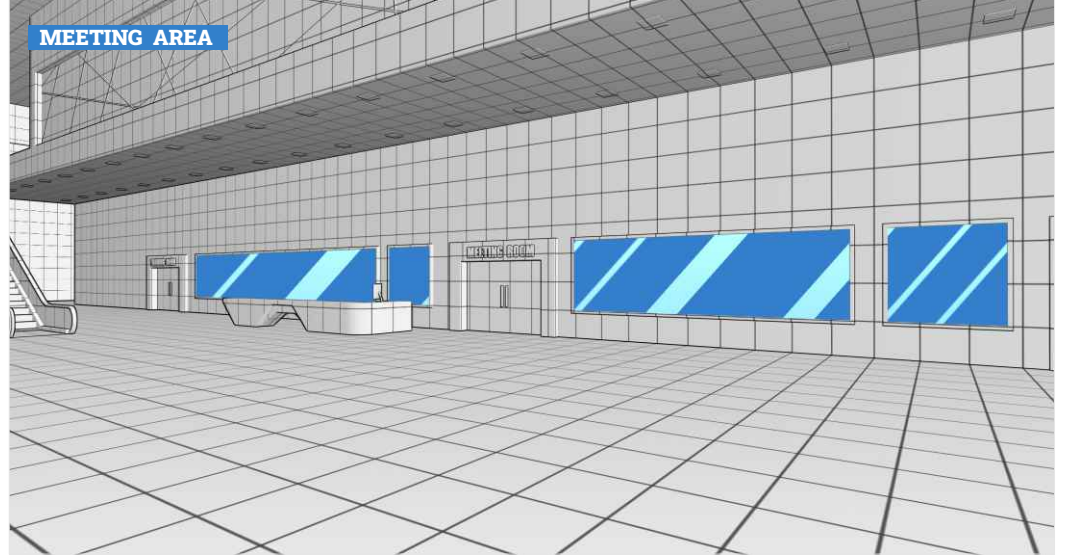

SPONSORED AREA ADVERTISEMENT OPPORTUNITIES

AUDITORIUM AREA

MEETING AREA

EXHIBITION HALL

DESCRIPTION	SIZE(WxH)	QUANTITY	RATE*
AUDITORIUM AREA SPONSORS			
BANNER 1	1800 X 1800	2	
BANNER 2	6500 X 1800	1	
BANNER 3	12000 X 1800	1	
RECEPTION TABLE	1800 X 600	1	£1895.00
MEETING AREA SPONSORS			
BANNER 1	1800 X 1800	2	
BANNER 2	6500 X 1800	1	
BANNER 3	12000 X 1800	1	
RECEPTION TABLE	1800 X 600	1	£1895.00
EXHIBITION HALL1 / HALL2 SINGLE HANGING BANNER	15000 X 3000	1	£345.00
EXHIBITION HALL1 / HALL2 ROW OF HANGING BANNERS	1500 X 3000	3	£875.00
EXHIBITION HALL1 / HALL2 ENTIRE HANGING BANNERS	15000 X 3000	9	£2325.00