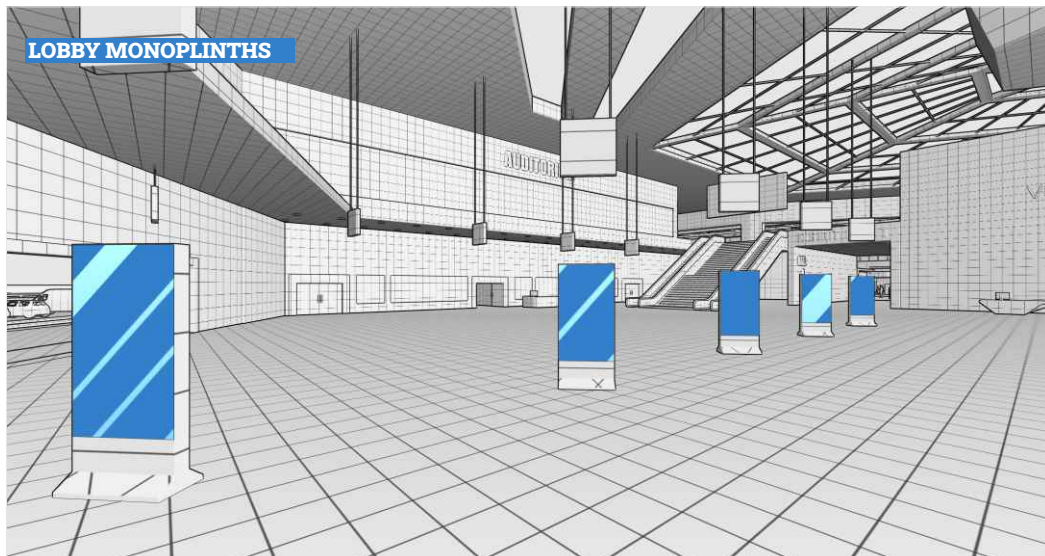

INTERIOR ADVERTISEMENT OPPORTUNITIES

ENTIRE LEFT LOBBY

HANGING BANNERS

LOBBY MONOPLINTHS

DESCRIPTION	SIZE(WxH)	QUANTITY	RATE*
SINGLE HANGING BANNER	1000 X 1000	1	£275.00
ROW OF LOBBY HANGING BANNERS	1000 X 1000	5	£1165.00
ENTIRE LEFT / RIGHT LOBBY HANGING BANNERS	1000 X 1000	10	£2065.00
ENTIRE LOBBY HANGING BANNERS	1000 X 1000	20	£3450.00
SINGLE MONOPLINTH	1000 X 2000	1	£1265.00
ENTIRE LEFT / RIGHT LOBBY MONOPLINTHS	1000 X 2000	5	£1675.00
ENTIRE LOBBY MONOPLINTHS	1000 X 2000	10	£2950.00
ENTIRE LEFT LOBBY (HANGING BANNERS AND MONOPLINTHS)		15	£2995.00
ENTIRE RIGHT LOBBY (HANGING BANNERS AND MONOPLINTHS)		15	£2995.00
ENTIRE LOBBY (HANGING BANNERS AND MONOPLINTHS)		30	£4495.00

MAIN RECEPTION AREA

NETWORKING ENTRANCE

EXHIBITION HALL ENTRANCE

DESCRIPTION	SIZE(WxH)	QUANTITY	RATE*
SINGLE RECEPTION AREA VERTICAL BANNER	4000 X 12600	1	£895.00
PAIR OF RECEPTION AREA VERTICAL BANNERS	4000 X 12600	2	£1525.00
RECEPTION AREA VIDEO	1920 X 1080	1	£995.00
ENTIRE RECEPTION AREA (VIDEOS AND BANNERS)		3	£2250.00
NETWORKING ENTRANCE BANNERS	7500 X 3000	2	£495.00
HALL 1 / 2 ENTRANCE LARGE BANNER	8000 X 4000	2	£695.00
HALL 1 / 2 ENTRANCE SMALL BANNER	5000 X 4000	2	£595.00
ENTIRE HALL 1 / HALL 2 ENTRANCE BANNERS	1920 X 1080	4	£1095.00