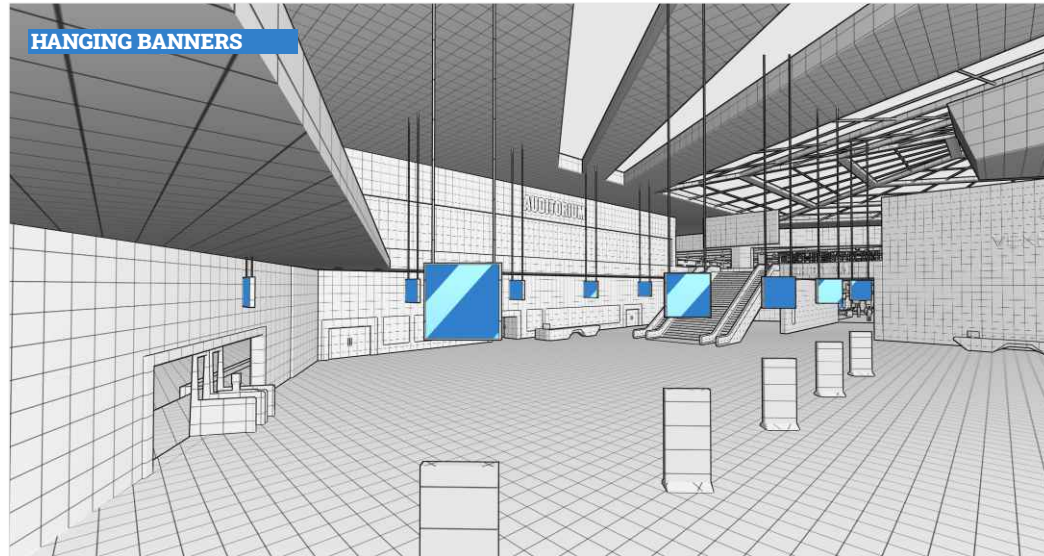

BUILDING LEFT AREA BANNERS AND VIDEOS

BUILDING RIGHT AREA BANNERS AND VIDEOS

ENTIRE BUILDING LEFT AREA

ENTIRE BUILDING RIGHT AREA

DESCRIPTION	SIZE(WxH)	QUANTITY	RATE*
SINGLE VERTICAL BANNER	7000 X 10000	1	£555.00
PAIR OF VERTICAL BANNERS	7000 X 10000	2	£945.00
ENTIRE LEFT / RIGHT AREA BANNERS	7000 X 10000	4	£1950.00
SINGLE VIDEO	1920 X 1080	1	£745.00
PAIR OF VIDEOS	1920 X 1080	2	£1265.00
ENTIRE LEFT / RIGHT AREA VIDEOS	1920 X 1080	4	£1950.00
ENTIRE BUILDING VERTICAL BANNERS	7000 X 10000	8	£2750.00
ENTIRE BUILDING VIDEOS	1920 X 1080	8	£2375.00
ENTIRE LEFT AREA (VIDEOS AND BANNERS)		4+4	£3300.00
ENTIRE RIGHT AREA (VIDEOS AND BANNERS)		4+4	£3300.00

INTERIOR ADVERTISEMENT OPPORTUNITIES

ENTIRE LEFT LOBBY

HANGING BANNERS

LOBBY MONOPLINTHS

DESCRIPTION	SIZE(WxH)	QUANTITY	RATE*
SINGLE HANGING BANNER	1000 X 1000	1	£275.00
ROW OF LOBBY HANGING BANNERS	1000 X 1000	5	£1165.00
ENTIRE LEFT / RIGHT LOBBY HANGING BANNERS	1000 X 1000	10	£2065.00
ENTIRE LOBBY HANGING BANNERS	1000 X 1000	20	£3450.00
SINGLE MONOPLINTH	1000 X 2000	1	£1265.00
ENTIRE LEFT / RIGHT LOBBY MONOPLINTHS	1000 X 2000	5	£1675.00
ENTIRE LOBBY MONOPLINTHS	1000 X 2000	10	£2950.00
ENTIRE LEFT LOBBY (HANGING BANNERS AND MONOPLINTHS)		15	£2995.00
ENTIRE RIGHT LOBBY (HANGING BANNERS AND MONOPLINTHS)		15	£2995.00
ENTIRE LOBBY (HANGING BANNERS AND MONOPLINTHS)		30	£4495.00

MAIN RECEPTION AREA

NETWORKING ENTRANCE

EXHIBITION HALL ENTRANCE

DESCRIPTION	SIZE(WxH)	QUANTITY	RATE*
SINGLE RECEPTION AREA VERTICAL BANNER	4000 X 12600	1	£895.00
PAIR OF RECEPTION AREA VERTICAL BANNERS	4000 X 12600	2	£1525.00
RECEPTION AREA VIDEO	1920 X 1080	1	£995.00
ENTIRE RECEPTION AREA (VIDEOS AND BANNERS)		3	£2250.00
NETWORKING ENTRANCE BANNERS	7500 X 3000	2	£495.00
HALL 1 / 2 ENTRANCE LARGE BANNER	8000 X 4000	2	£695.00
HALL 1 / 2 ENTRANCE SMALL BANNER	5000 X 4000	2	£595.00
ENTIRE HALL 1 / HALL 2 ENTRANCE BANNERS	1920 X 1080	4	£1095.00