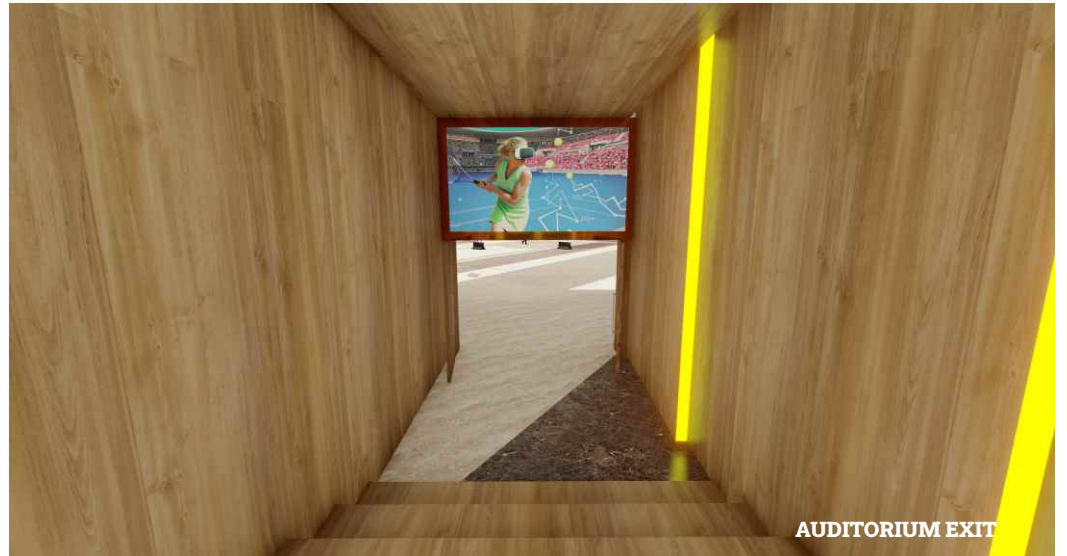

NETWORKING/ CAFÉ AREA

NETWORKING/ CAFÉ AREA

AUDITORIUM EXIT